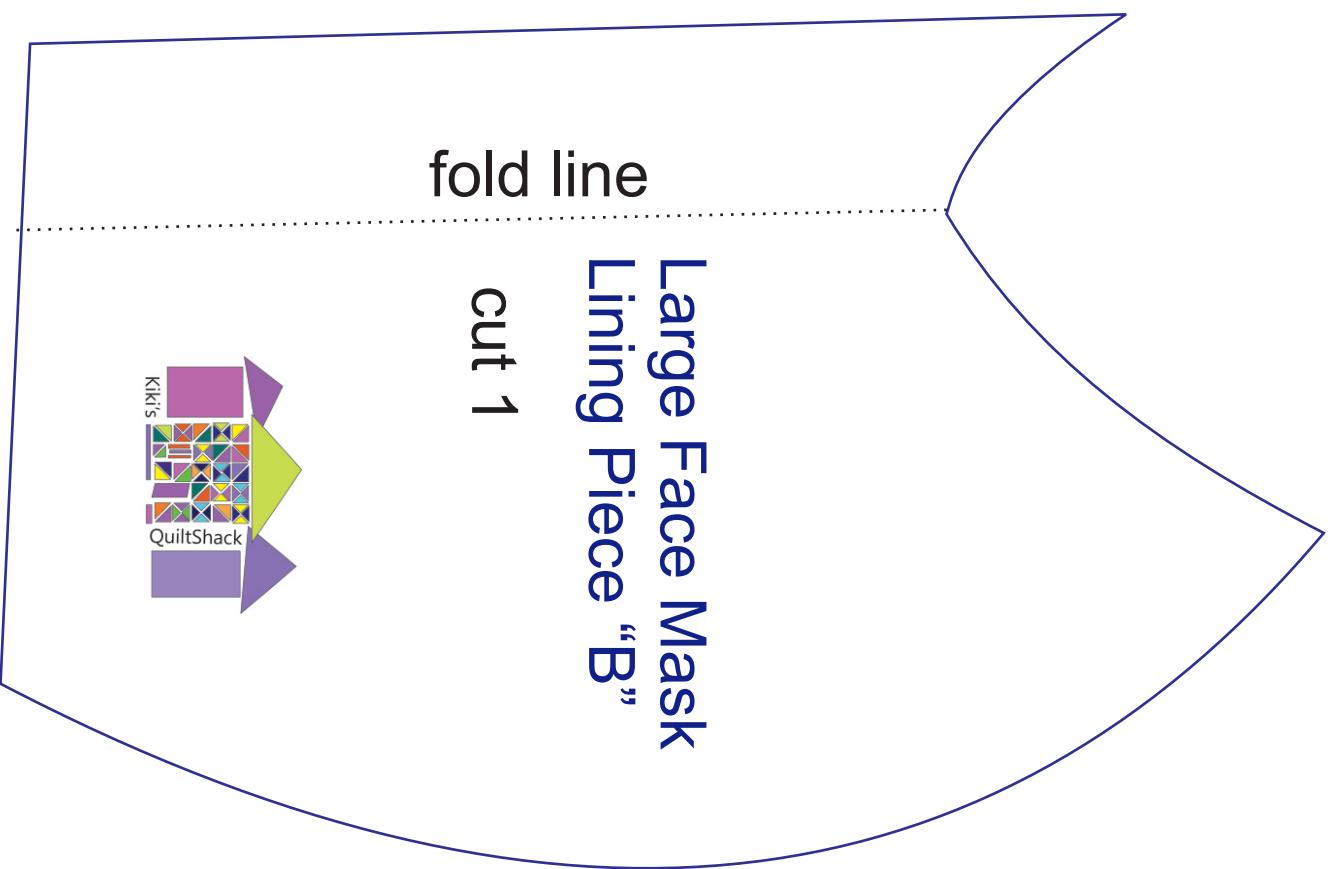

Large Face Mask

Large Face Mask
Main Piece

cut 2

2"

Print at 100% scale or Actual Size - DO NOT SHRINK check your scale after printing

Large Face Mask

Large Face Mask Lining Piece "A"

cut 1

2"

Print at 100% scale or Actual Size - DO NOT SHRINK

check your scale after printing

Large Face Mask

Print at 100% scale or Actual Size - DO NOT SHRINK

check your scale after printing

Small Face Mask

Print at 100% scale or Actual Size - DO NOT SHRINK

check your scale after printing

Small Face Mask

Small Face Mask
Lining Piece "A"

cut 1

2"

Print at 100% scale or Actual Size - DO NOT SHRINK check your scale after printing

Small Face Mask

Print at 100% scale or Actual Size - DO NOT SHRINK

check your scale after printing