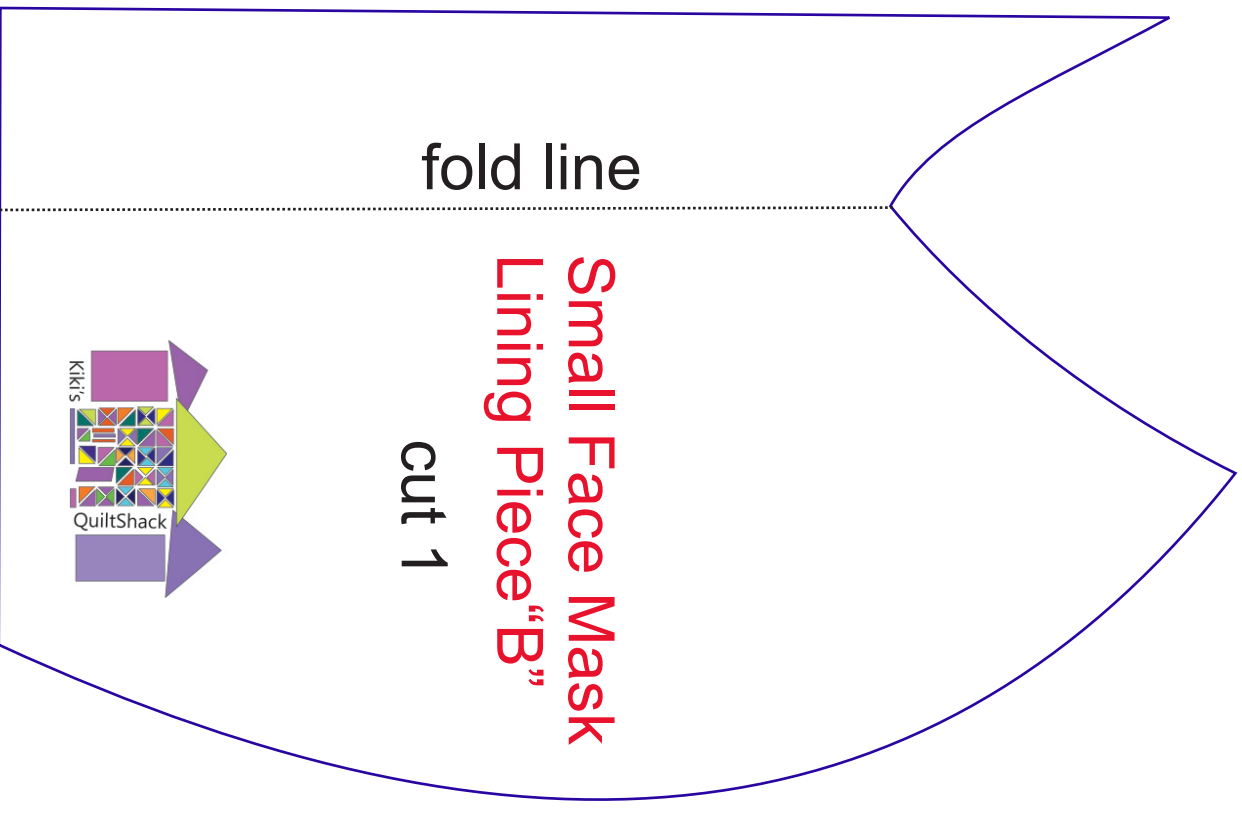

Large Face Mask

Large Face Mask
Main Piece

cut 2

2"

Print at 100% scale or Actual Size - DO NOT SHRINK check your scale after printing

Large Face Mask

Large Face Mask Lining Piece "A"

cut 1

2"

Print at 100% scale or Actual Size - DO NOT SHRINK

check your scale after printing

Large Face Mask

Print at 100% scale or Actual Size - DO NOT SHRINK

check your scale after printing

Small Face Mask

Print at 100% scale or Actual Size - DO NOT SHRINK

check your scale after printing

Small Face Mask

Small Face Mask
Lining Piece "A"

cut 1

2"

Print at 100% scale or Actual Size - DO NOT SHRINK check your scale after printing

Small Face Mask

Print at 100% scale or Actual Size - DO NOT SHRINK